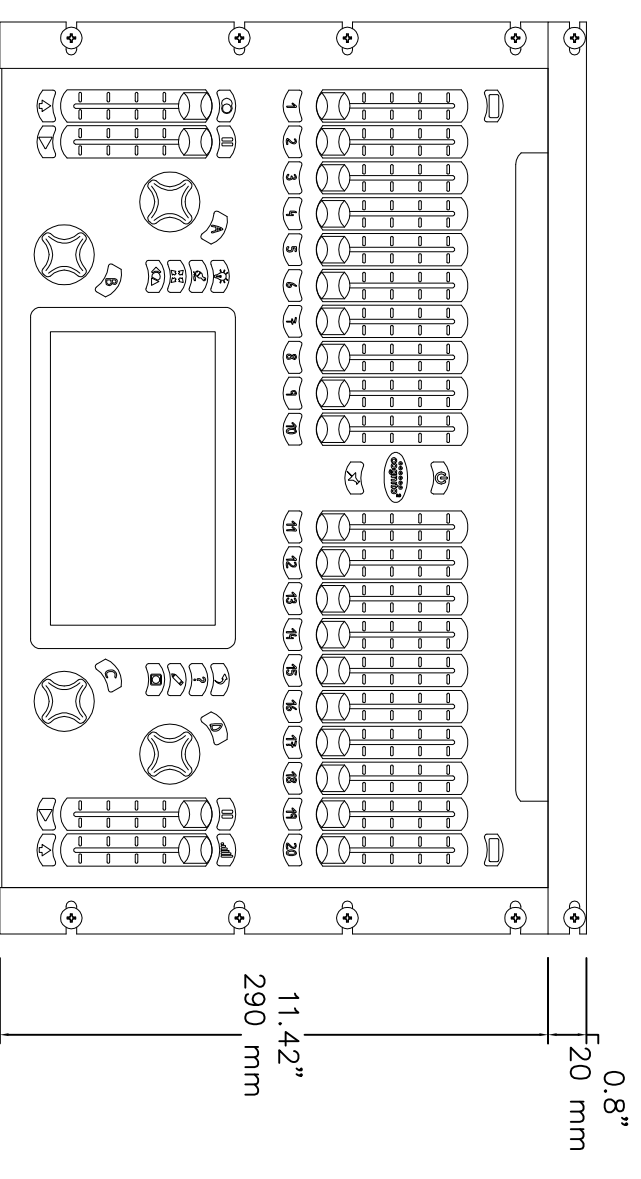

Side View

Rear Panel

Optional Rack Mount Kit