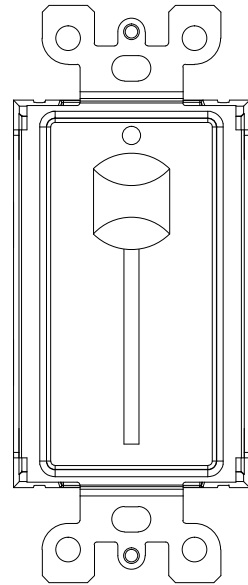

Notes:
 Stations mount on 1.88" [47.75mm] centers
 Available in the following colors:
 BL-Black
 WW-White

0700-5331
2-Button
Master Station Insert

0700-5332
4-Button
Master Station Insert

0700-5333
1-Slider
Master Station Insert

0700-5334
2-Slider
Master Station Insert

0700-5901
2-Button
Slave Station Insert

0700-5902
4-Button
Slave Station Insert

0700-5903
1-Slider
Slave Station Insert

0700-5904
2-Slider
Slave Station Insert

Networked Sliders & Buttons 485
0700-53xx

DRAWN BY: BRIAN F. EVANS
 DATE: 5/10/2017
 CHECKED: ROBERT BELL
 SCALE: NTS
 UNITS: INCHES [mm]

REV

A