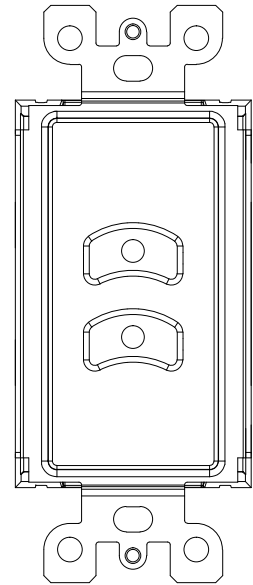

Notes:
 Stations mount on 1.88" [47.75mm] centers
 Available in the following colors:
 BL-Black
 WW-White

0700-5331
2-Button
Master Station Insert

0700-5332
4-Button
Master Station Insert

0700-5333
1-Slider
Master Station Insert

0700-5334
2-Slider
Master Station Insert

0700-5901
2-Button
Slave Station Insert

0700-5902
4-Button
Slave Station Insert

0700-5903
1-Slider
Slave Station Insert

0700-5904
2-Slider
Slave Station Insert

Networked Sliders & Buttons 485
0700-53xx

DRAWN BY: BRIAN F. EVANS
 DATE: 5/10/2017
 CHECKED: ROBERT BELL
 SCALE: NTS
 UNITS: INCHES [mm]

REV

A