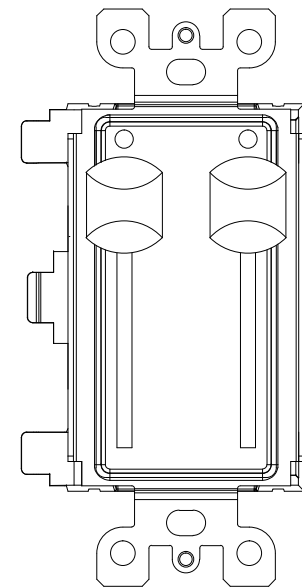

Notes:
 Stations mount on 1.88" [47.75mm] centers
 Available in the following colors:
 BL-Black
 WW-White

0700-5331
2-Button
Master Station Insert

0700-5332
4-Button
Master Station Insert

0700-5333
1-Slider
Master Station Insert

0700-5334
2-Slider
Master Station Insert

0700-5901
2-Button
Slave Station Insert

0700-5902
4-Button
Slave Station Insert

0700-5903
1-Slider
Slave Station Insert

0700-5904
2-Slider
Slave Station Insert

Networked Sliders & Buttons 485
0700-53xx

FILENAME: 0700-53XX-NSB-485.dwg

PART NUMBER: 0700-53xx

Pathway Connectivity

103 Inglewood Plaza, 1439 17th Avenue SE
 Calgary, Alberta, Canada T2G 1J9
 Phone: +1(403)243-8110 Fax: +1(403)287-1281
<http://www.pathwayconnect.com>

DRAWN BY: BRIAN F. EVANS
 DATE: 5/10/2017
 CHECKED: ROBERT BELL
 SCALE: NTS
 UNITS: INCHES [mm]

REV

A