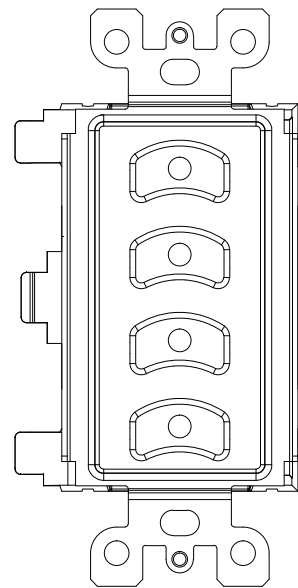

Notes:
 Stations mount on 1.88" [47.75mm] centers
 Available in the following colors:
 BL-Black
 WW-White

0700-5331
2-Button
Master Station Insert

0700-5332
4-Button
Master Station Insert

0700-5333
1-Slider
Master Station Insert

0700-5334
2-Slider
Master Station Insert

0700-5901
2-Button
Slave Station Insert

0700-5902
4-Button
Slave Station Insert

0700-5903
1-Slider
Slave Station Insert

0700-5904
2-Slider
Slave Station Insert

Networked Sliders & Buttons 485
0700-53xx

DRAWN BY: BRIAN F. EVANS
 DATE: 5/10/2017
 CHECKED: ROBERT BELL
 SCALE: NTS
 UNITS: INCHES [mm]

REV

A