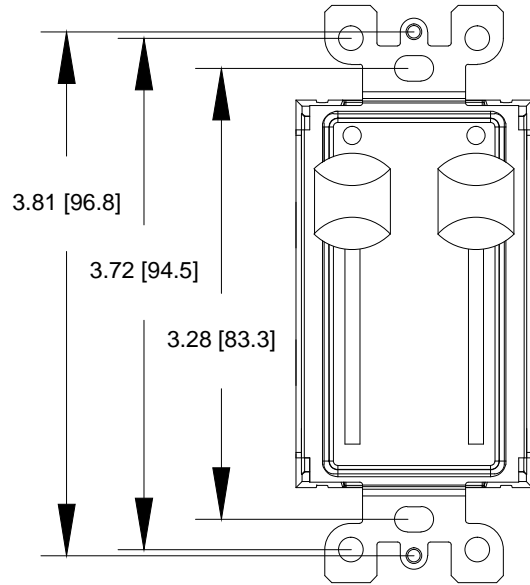

Notes:
 Stations mount on 1.88" [47.75mm] centers
 Available in the following colors:
 BL-Black
 WW-White

0700-5331
2-Button
Master Station Insert

0700-5332
4-Button
Master Station Insert

0700-5333
1-Slider
Master Station Insert

DRAWN BY: BRIAN F. EVANS
 DATE: 5/10/2017
 CHECKED: ROBERT BELL
 SCALE: NTS
 UNITS: INCHES [mm]

REV

A