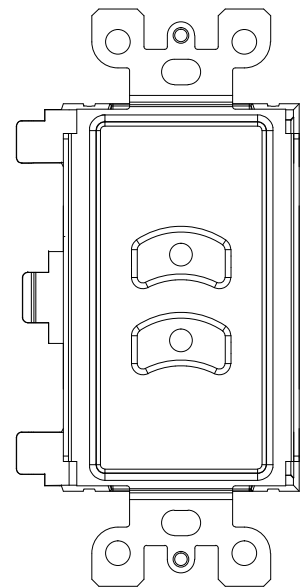

Notes:
 Stations mount on 1.88" [47.75mm] centers
 Available in the following colors:
 BL-Black
 WW-White

0700-5331
2-Button
Master Station Insert

0700-5332
4-Button
Master Station Insert

0700-5333
1-Slider
Master Station Insert

0700-5334
2-Slider
Master Station Insert

0700-5901
2-Button
Slave Station Insert

0700-5902
4-Button
Slave Station Insert

0700-5903
1-Slider
Slave Station Insert

0700-5904
2-Slider
Slave Station Insert

Networked Sliders & Buttons 485
0700-53xx

DRAWN BY: BRIAN F. EVANS
 DATE: 5/10/2017
 CHECKED: ROBERT BELL
 SCALE: NTS
 UNITS: INCHES [mm]

REV

A