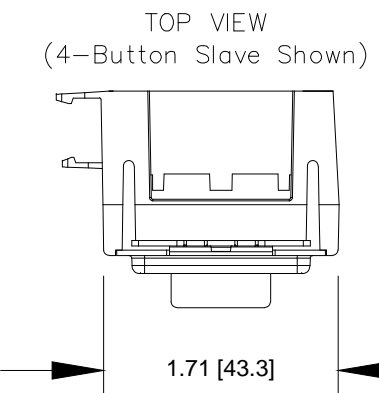

0700-5334
2-Slider
Master Station Insert

0700-5901
2-Button
Slave Station Insert

0700-5902
4-Button
Slave Station Insert

0700-5903
1-Slider
Slave Station Insert

0700-5904
2-Slider
Slave Station Insert

Networked Sliders & Buttons 485
0700-53xx

DRAWN BY: BRIAN F. EVANS
 DATE: 5/10/2017
 CHECKED: ROBERT BELL
 SCALE: NTS
 UNITS: INCHES [mm]

REV

A