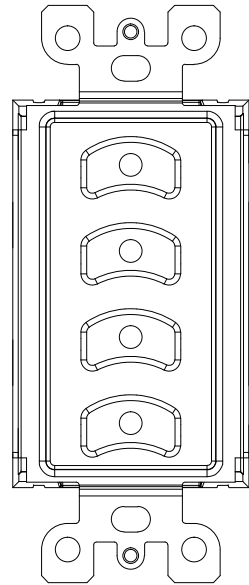

Notes:
 Stations mount on 1.88" [47.75mm] centers
 Available in the following colors:
 BL-Black
 WW-White

0700-5331
2-Button
Master Station Insert

0700-5332
4-Button
Master Station Insert

0700-5333
1-Slider
Master Station Insert

0700-5334
2-Slider
Master Station Insert

0700-5901
2-Button
Slave Station Insert

0700-5902
4-Button
Slave Station Insert

0700-5903
1-Slider
Slave Station Insert

0700-5904
2-Slider
Slave Station Insert

Networked Sliders & Buttons 485
0700-53xx

FILENAME: 0700-53XX-NSB-485.dwg

PART NUMBER: 0700-53xx

Pathway Connectivity

103 Inglewood Plaza, 1439 17th Avenue SE
 Calgary, Alberta, Canada T2G 1J9
 Phone: +1(403)243-8110 Fax: +1(403)287-1281
<http://www.pathwayconnect.com>

DRAWN BY: BRIAN F. EVANS
 DATE: 5/10/2017
 CHECKED: ROBERT BELL
 SCALE: NTS
 UNITS: INCHES [mm]

REV

A