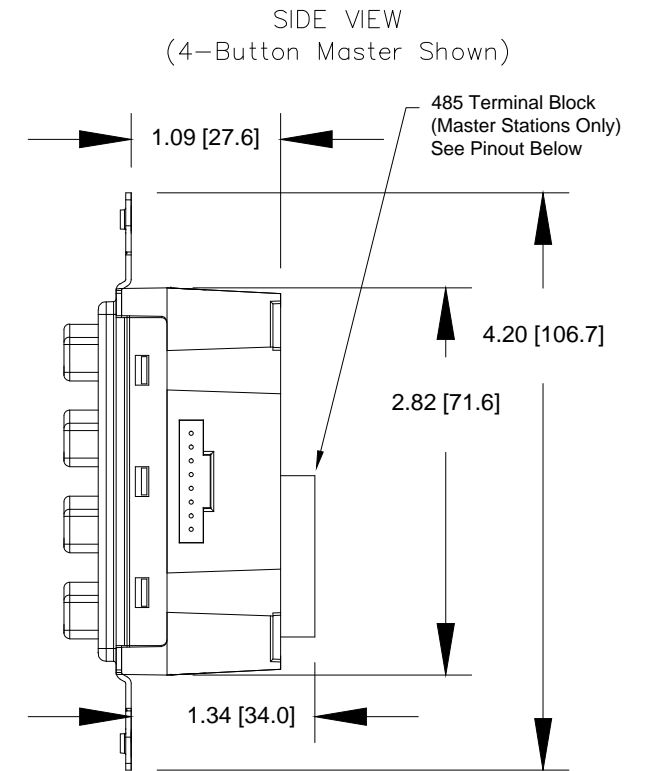

0700-5901
2-Button
Slave Station Insert