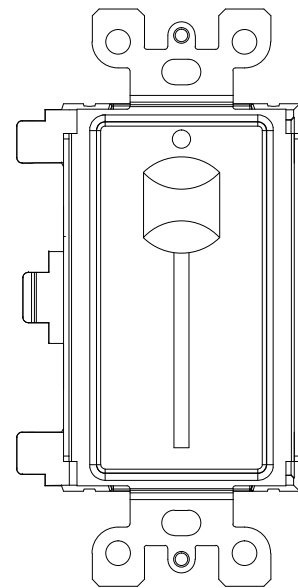

Notes:
 Stations mount on 1.88" [47.75mm] centers
 Available in the following colors:
 BL-Black
 WW-White

0700-5331
2-Button
Master Station Insert

0700-5332
4-Button
Master Station Insert

0700-5333
1-Slider
Master Station Insert

0700-5334
2-Slider
Master Station Insert

0700-5901
2-Button
Slave Station Insert

0700-5902
4-Button
Slave Station Insert

0700-5903
1-Slider
Slave Station Insert

0700-5904
2-Slider
Slave Station Insert

Networked Sliders & Buttons 485
0700-53xx

DRAWN BY: BRIAN F. EVANS
 DATE: 5/10/2017
 CHECKED: ROBERT BELL
 SCALE: NTS
 UNITS: INCHES [mm]

REV

A